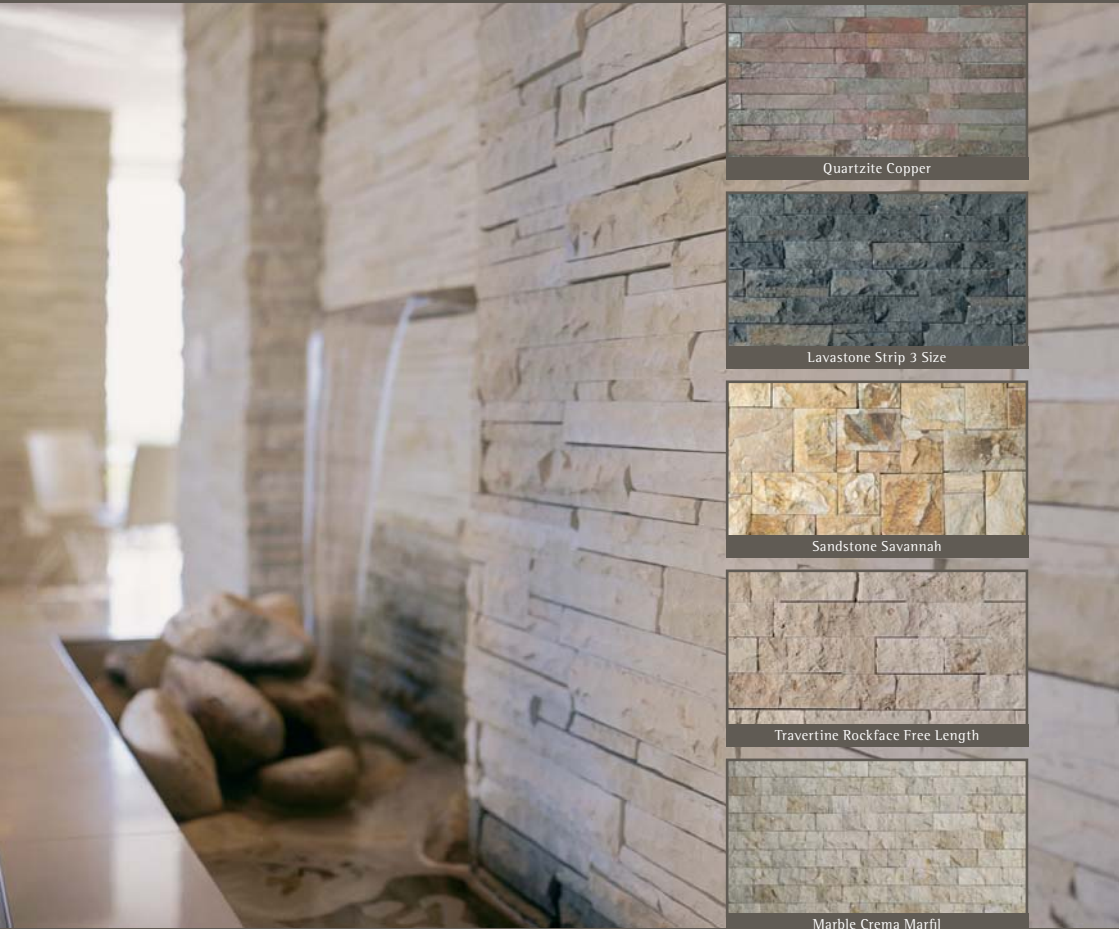

CLADDING

Quartzite Copper

Lavastone Strip 3 Size

Sandstone Savannah

Travertine Rockface Free Length

Marble Crema Marfil

Opt for the natural texture and subtle tan and ivory colours of Travertine, the intricate colour patterns and unique sparkle of Quartzite and Lavastone or the rich, soft textures of Sandstone in a wide range of colours including earthy browns, rusts, ivory and creamy shades.

Natural Stone cladding is cut and supplied in modular dimensions to assist easy and predictable installation, yet preserve the desired natural effect. Whatever effect you desire – be it the impact of an entire feature wall, the warmth of a fireplace surround or the natural charm and serenity of a water feature, our cladding options will provide the perfect materials to achieve your vision.